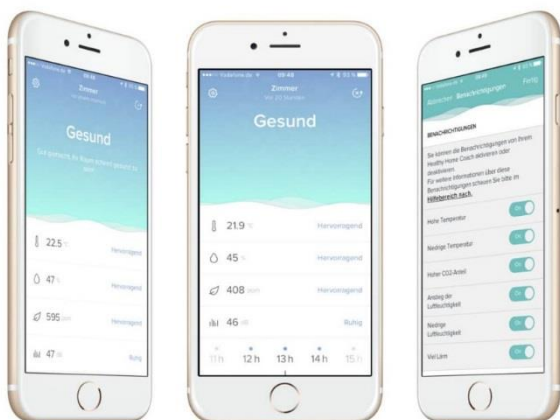

Meetnauwkeurigheid: ± 0,3°C

Function (App Store en op Google Play.)

Light indication of the CO2 level. (<1000 green: >1000 Yellow)

Light indication of the Health Index

CO2

temperature

humidity

Sound

Detailed 7-day weather forecast.

Set your own push messages.

History

AirTeq Smart	AirTeq Pro
--------------	------------

X	X
---	---

X	X
---	---

X	X
---	---

X	x
---	---

	X
--	---

	X
--	---

	X
--	---

X	
---	--

X	X
---	---

X	X
---	---

X	X
---	---

X	X
---	---

	X
--	---

	X
--	---

X	X
---	---

AirTeq Smart

AirTeq Pro

AirTeq Pro

Druk op de bovenkant van de sensor om de CO2-niveaus te bekijken via de ingebouwde lichtindicator.

Het elegante design van het Weerstation past gemakkelijk en discreet in elk huis.